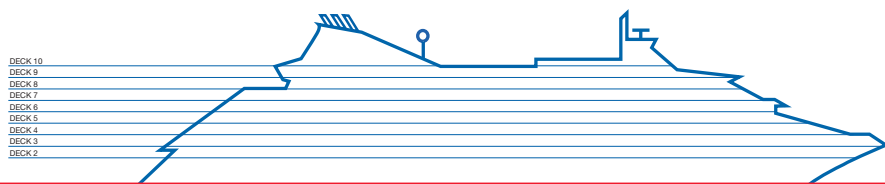

CRISTAL

AFT

FORE

Symbol Legend

- = 2 lower beds
- ◻ = 1 lower bed + 1 upper bed
- ▲ = 2 lower beds + 1 upper bed
- = 2 lower beds + 2 upper beds
- ★ = 2 lower beds + sofa
- ★ = 2 lower beds + 2 upper beds + sofa
- * = Suitable for wheelchairs
- ◁▷ = Connected Staterooms
- = Staterooms with bathtub
- ◡ = Staterooms with porthole

DECK 10

DECK 9

DECK 8

DECK 7

DECK 6

DECK 5

DECK 4

DECK 3