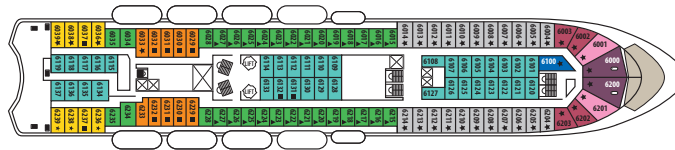

DECK 10

DECK 9

DECK 8

DECK 7

DECK 6

DECK 5

DECK 4

DECK 3

DECK 2

CAT.	DECK	DESCRIPTION	NUMBER OF STATEROOMS
E	DECK 3	Inside Standard Stateroom, 2 lower beds, 3rd/4th berth, bathroom with shower	2
G	DECK 3	Inside Standard Stateroom, 2 lower beds, bathroom with shower	3
F	DECK 3 - DECK 4	Inside Standard Stateroom, 2 lower beds, 3rd/4th berth, bathroom with shower	31
D	DECK 4	Inside Superior Stateroom, 2 lower beds, 3rd/4th berth, bathroom with shower	42
DA	DECK 5 - DECK 6 - DECK 7	Inside Premium Stateroom, 2 lower beds, 3rd/4th berth, bathroom with shower	83
SDA	DECK 6 - DECK 7	Suite Inside, 2 lower beds, 1 sofa bed, bathroom with shower	2
C	DECK 5	Outside Standard Stateroom, 1 lower/1 upper bed, bathroom with shower	4
B	DECK 2	Outside Standard Stateroom, 2 lower beds, 3rd/4th berth, bathroom with shower	17
A	DECK 3 - DECK 5 - DECK 6	Outside Superior Stateroom, 2 lower beds, 3rd berth, bathroom with shower	61
TB	DECK 3 - DECK 6	Outside Premium Stateroom, 2 lower beds, 3rd/4th berth, 1 sofa bed, bathroom with shower	59
TA	DECK 4	Outside Premium Stateroom, 2 lower beds, 3rd/4th berth, 1 sofa bed, bathroom with shower	77
SB	DECK 6	Deluxe Outside Stateroom, 2 lower beds, 3rd/4th berth, 1 sofa bed, bathroom with shower	8
SA	DECK 6	Deluxe Outside Stateroom, 2 lower beds, 1 sofa bed, bathroom with shower	22
S	DECK 7	Suite, 2 lower beds, 1 sofa bed, bathroom with shower	53
GS	DECK 6	Grand Suite, 2 lower beds, 1 sofa bed, bathroom with shower	4
RS	DECK 6	Royal Suite, 2 lower beds, 1 sofa bed, bathroom with shower	2
BS	DECK 7	Balcony Suite, 2 lower beds, 1 sofa bed, bathroom with shower (small balcony)	8
IS	DECK 6	Imperial Suite, 2 lower beds, 1 sofa bed, bathroom with bathtub and shower (large balcony with private Jacuzzi)	2