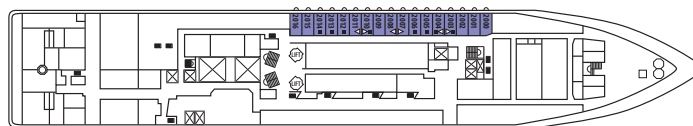

CRISTAL

AFT

FORE

Symbol Legend

- = 2 lower beds
- ◻ = 1 lower bed + 1 upper bed
- ▲ = 2 lower beds + 1 upper bed
- = 2 lower beds + 2 upper beds
- ★ = 2 lower beds + sofa
- ★ = 2 lower beds + 2 upper beds + sofa
- * = Suitable for wheelchairs
- ◁▷ = Connected Staterooms
- = Staterooms with bathtub
- ◡ = Staterooms with porthole

DECK 10

DECK 9

DECK 8

DECK 7

DECK 6

DECK 5

DECK 4

DECK 3