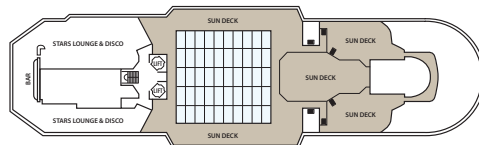

CRISTAL

AFT

FORE

Symbol Legend

- = 2 lower beds
- ◻ = 1 lower bed + 1 upper bed
- ▲ = 2 lower beds + 1 upper bed
- = 2 lower beds + 2 upper beds
- ★ = 2 lower beds + sofa
- ★ = 2 lower beds + 2 upper beds + sofa
- * = Suitable for wheelchairs
- ◁▷ = Connected Staterooms
- = Staterooms with bathtub
- ◡ = Staterooms with porthole

DECK 10

DECK 9

DECK 8

DECK 7

DECK 6

DECK 5

DECK 4

DECK 3