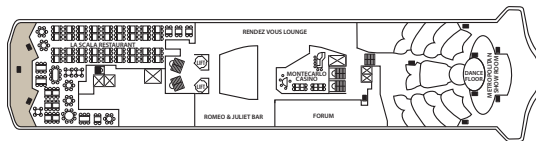

CRISTAL

AFT

FORE

Symbol Legend

- = 2 lower beds
- ◻ = 1 lower bed + 1 upper bed
- ▲ = 2 lower beds + 1 upper bed
- = 2 lower beds + 2 upper beds
- ★ = 2 lower beds + sofa
- ★ = 2 lower beds + 2 upper beds + sofa
- * = Suitable for wheelchairs
- ◁▷ = Connected Staterooms
- = Staterooms with bathtub
- ◡ = Staterooms with porthole

DECK 10

DECK 9

DECK 8

DECK 7

DECK 6

DECK 5

DECK 4

DECK 3