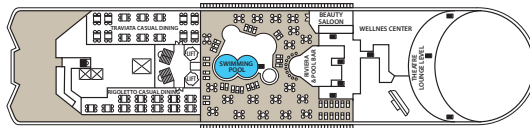

CRISTAL

AFT

FORE

Symbol Legend

- = 2 lower beds
- ◻ = 1 lower bed + 1 upper bed
- ▲ = 2 lower beds + 1 upper bed
- = 2 lower beds + 2 upper beds
- ★ = 2 lower beds + sofa
- ★ = 2 lower beds + 2 upper beds + sofa
- * = Suitable for wheelchairs
- ◁▷ = Connected Staterooms
- = Staterooms with bathtub
- ◡ = Staterooms with porthole

DECK 10

DECK 9

DECK 8

DECK 7

DECK 6

DECK 5

DECK 4

DECK 3