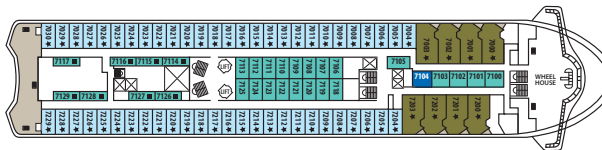

CRISTAL

AFT

FORE

Symbol Legend

- = 2 lower beds
- ◻ = 1 lower bed + 1 upper bed
- ▲ = 2 lower beds + 1 upper bed
- = 2 lower beds + 2 upper beds
- ★ = 2 lower beds + sofa
- ★ = 2 lower beds + 2 upper beds + sofa
- * = Suitable for wheelchairs
- ◁▷ = Connected Staterooms
- = Staterooms with bathtub
- ◡ = Staterooms with porthole

DECK 10

DECK 9

DECK 8

DECK 7

DECK 6

DECK 5

DECK 4

DECK 3